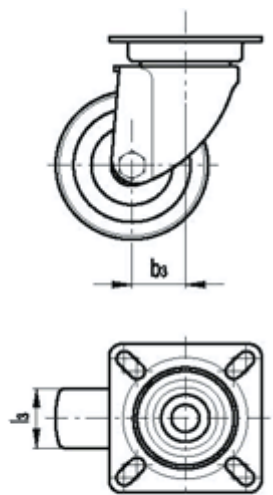

Data Sheet

Article number: 2314452006
Description: E+G rubber wheel 452006
RE.C7-060-SBL Turning plate without brake

Measures

B	= 60	H	= 83
b1	= 38	L	= 60
b2	= 48	l1	= 38
b3	= 21	l2	= 48
Code	= 452006	l3	= 24
D	= 60	s	= 6
Dynamic load (N)	= 500	Type	= RE.C7-060-SBL
g	= 280		